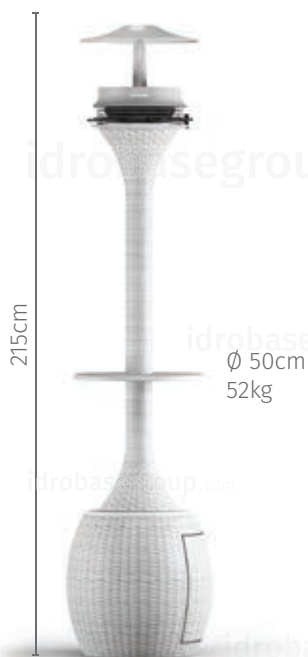

Create your own customized Enjoy kit

Kit CIELO

✓ with remote control
✗ without remote control

60bar
✗

40bar
✓

	ZX.5060-2	ZX.5062-2	ZX.5060-4	ZX.5062-4	ZX.5060-6	ZX.5062-6	ZX.5064-2	ZX.5066-2	ZX.5064-4	ZX.5066-4	ZX.5064-6	ZX.5066-6
Description												
 CIELO: • 1 fan, covered area about 30m ² • 1 Ring of 6 anti-drip fog nozzles • LED light kit (26W) 4000K, lumen 1140	2		4		6		2		4		6	
 Fog Eco 1 • 0,9l/min, 60bar, 210W, 230V-50Hz	1		1		1							
 Fog 40: • 70l/h, 40bar, 375W equipped with remote control							1		1		1	
 Water-Connection Kit: • H.p. polyamide pipe Ø 6,35mm - 1/4" • 1 Tee quick fitting made of nicked brass	1		3		5		1		3		5	
 Electrical Connection Kit: • Connecting cables complete with plugs • Junction box	1		3		5		1		3		5	
 • Electrical/Water-Connection Kit Fog Module > Cielo	1		3		5		1		3		5	

Kit AURORA

✓ with remote control
✗ without remote control

25bar
✗

25bar
✓

60bar
✗

40bar
✓

	ZX.5100-2	ZX.5104-2	ZX.5100-4	ZX.5100-6	ZX.5104-4	ZX.5104-6
Description						
 AURORA: • LED lights kit (17W) 4000K, lumen 1400 • Electric motorpump F25 • White painted wooden support base • Fan with ring of 6 anti-drip fog nozzles • 10L tank, 3,5h autonomy with time pause 10"/work 5" • Analogic timer, to set pause/work cycles	1	1				
 AURORA: • LED lights kit (17W) 4000K, lumen 1400 • White painted wooden support base • Fan with ring of 6 anti-drip fog nozzles	1	1	4	6	4	6
 Fog Eco 1 • 0,9l/min, 60bar, 210W, 230V-50Hz			1	1		
 Fog 40: • 70l/h, 40bar, 375W equipped with remote control					1	1
 Water-Connection Kit: • H.p. polyamide pipe Ø 6,35mm - 1/4" • 1 Tee quick fitting made of nicked brass	1	1	3	5	3	5
 Electrical Connection Kit: • Connecting cables complete with plugs • Junction box	1	1	3	5	3	5
 • Electrical/Water-Connection Kit Fog Module > Aurora	1	1	1	1	1	1