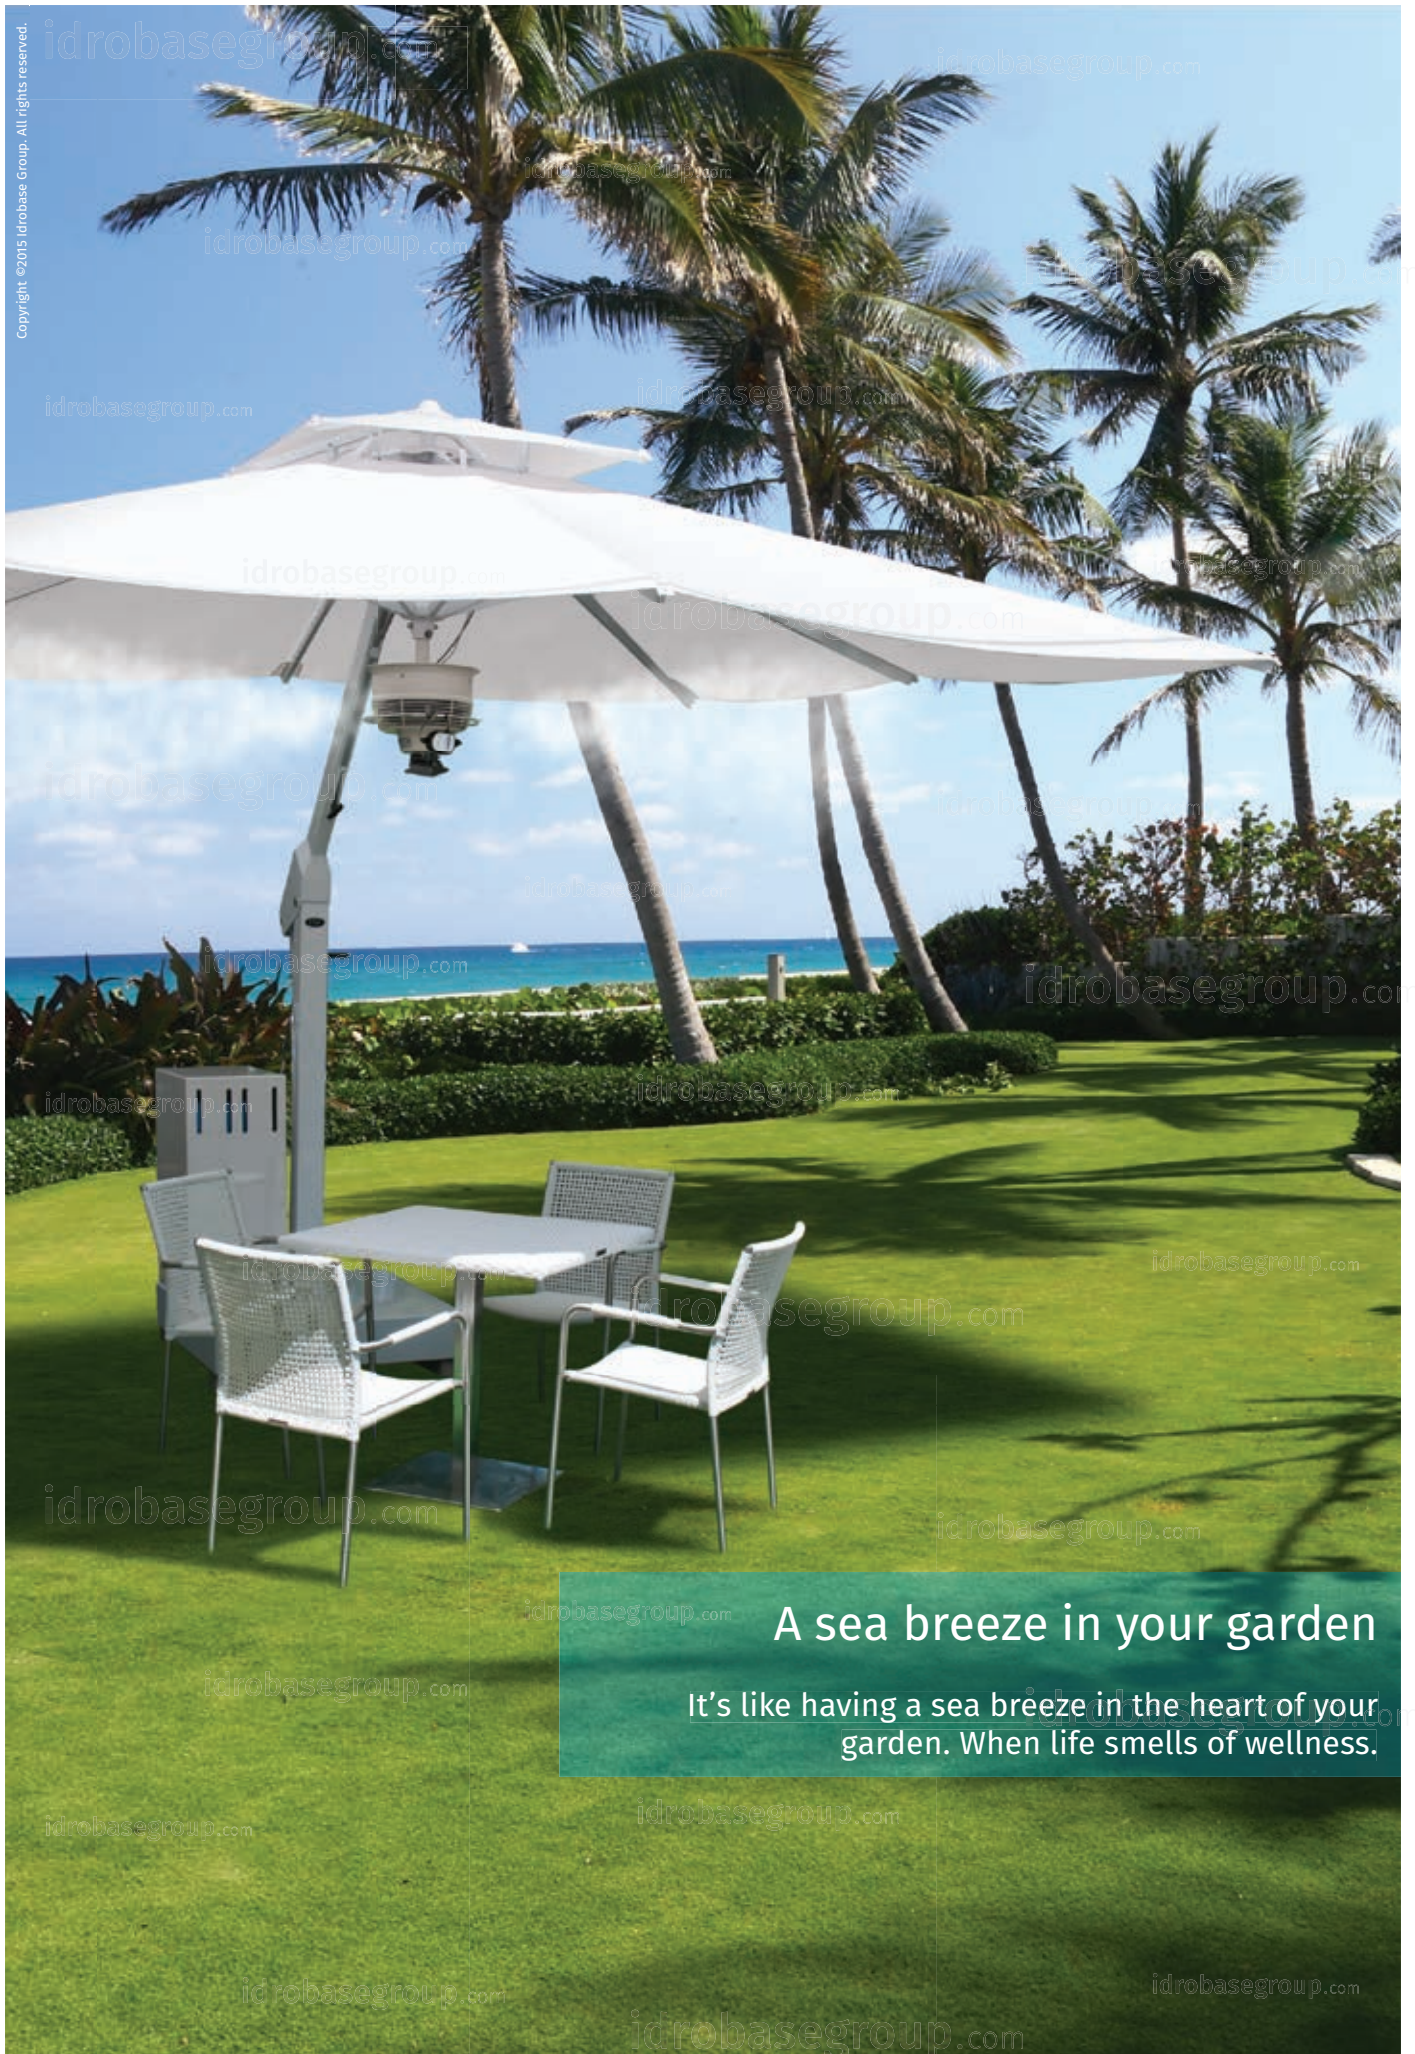

A sea breeze in your garden

It's like having a sea breeze in the heart of your garden. When life smells of wellness.