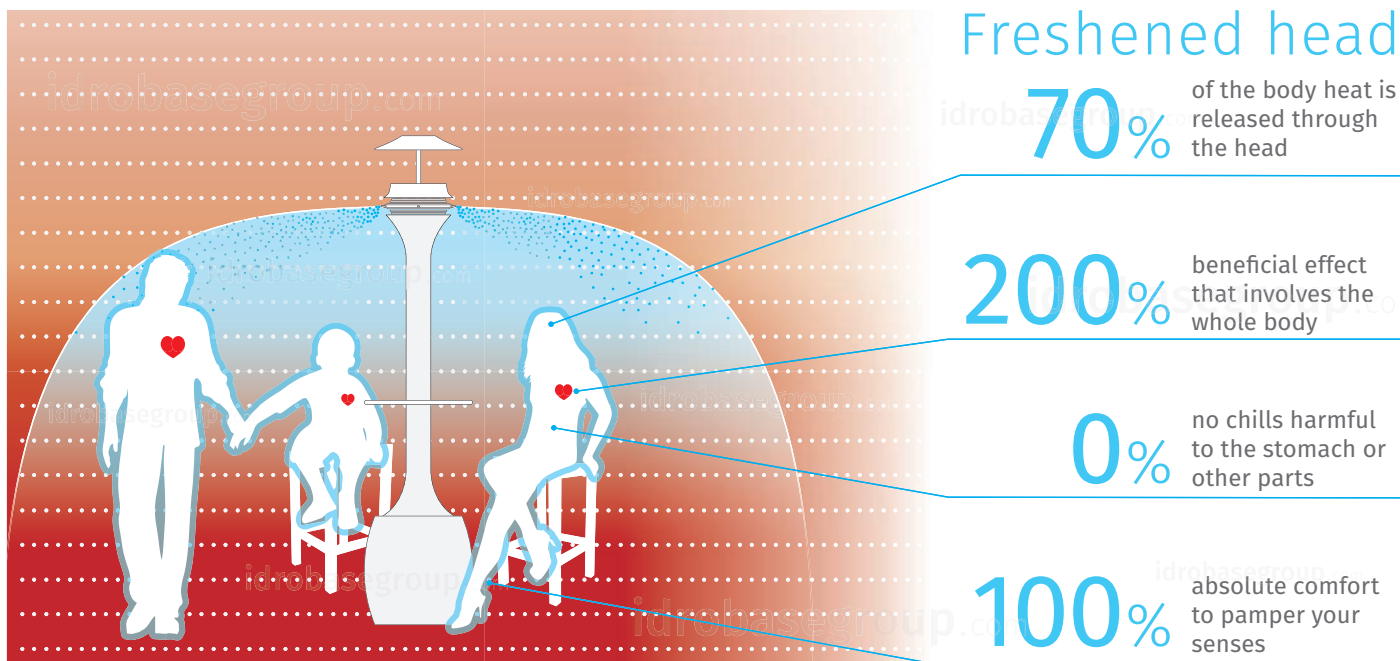

It is scientifically proven that when we refresh the head, it's a benefit for the whole body. This is the reason why we decided to focus the freshness on the head, the most important part of the body.

Enjoy your Life is the perfect solution for:

- Avoid extreme temperature leap;
- Calibrated beneficial effect that involves the whole body;
- The water evaporates without wetting people and giving a thin veil of well-being;
- The integrated cooling system brings a feeling of shelter and stability aimed to the head, where is more efficient;
- Freshened head to reach vitality, balance and comfort;

Patented Solution
Chinese Patented
ZL 2013 2 0635297.X

No wet

Feel the sensation of “Enjoy Temperature” the ideal temperature focused to the head.

For a perfect level of wellbeing, for a positive effect on the biometeorological comfort. The **Enjoy Range** is the optimal rate of humidity: everyone in the action area of **Enjoy your Life – Night & day** can feel this sensation, thanks to the **Pause&Go** operating mode.