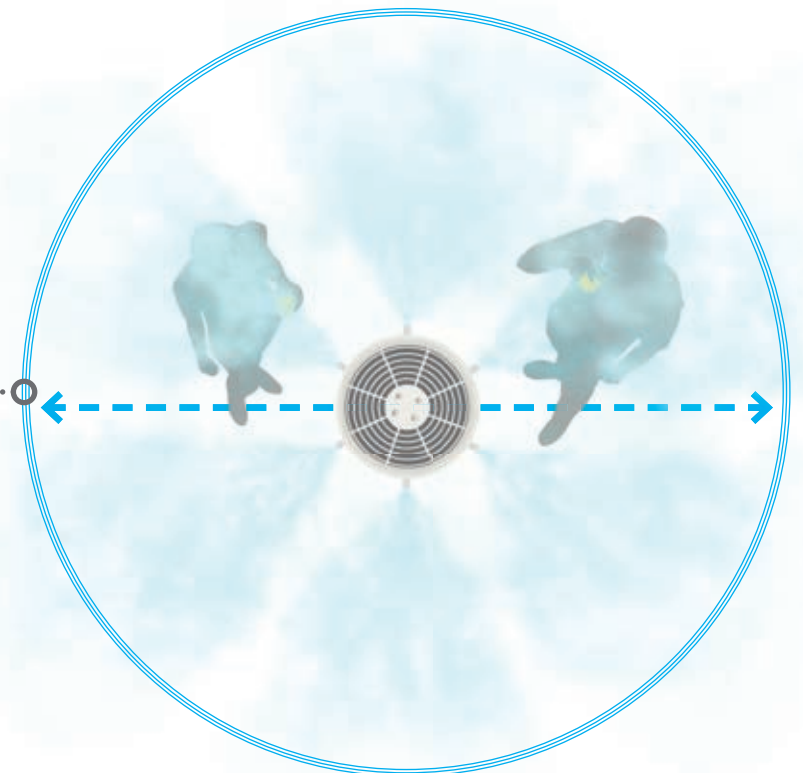

Fresh: YES, wet: NO

The millions of pressurized water droplets produced are thinner than a single hair. The sprayed water vaporizes before touching the ground without wetting people or objects and lowering considerably the surrounding temperature.

A cloud of well-being

The Idrobase Group cooling system uses a 360° fan which blows the air, impregnated of microscopic tiny drops of water, creating a sort of cloud all around you.

Enjoy temperature: the freshness that points to the head