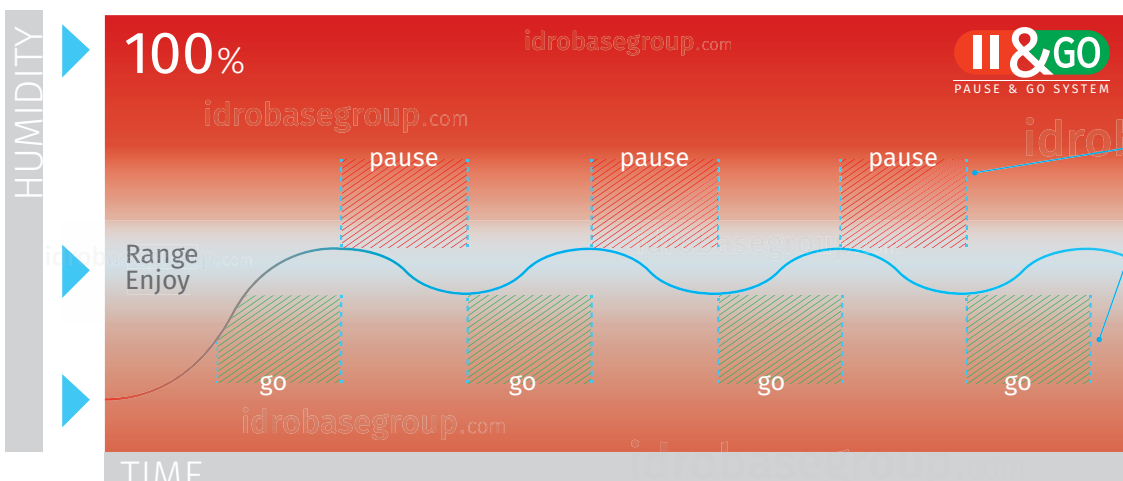

With **Pause&Go** the sprinkler system is **automatically turned off and switched on** again, so you will have a humidity level always included in **Enjoy Range** in the immediate and long term.

You will maintain **optimal body condition**: no excess or deficiency of humidity that could adversely affect our wellness.

Pause & Go system advantages:

- Refreshes **without wetting** due to the absence of condensation;
- **Reduction** of energy and water **consumption** because there is not a continuous working;
- **No maintenance**, thanks to pause the pump is always fresh and never under stress;
- Improved **operational autonomy**, you don't need to load the water tank too often;
- **Instantaneous pause and startup** times: no heavy drops of water that could wetting people and objects;

The remote control of all **Enjoy your Life** products can activate remotely lighting and misting systems.

No drops of water deposit on the nozzles, so there will be no limescale that creates pluggings.

You can set, according to your needs and preferences, **pause time (Pause)** and **operating time (Go)**, to maintain the perfect level of well-being.

Nebulization has **two modes: Off** (turned off) and **On** (Pause&Go operating mode).