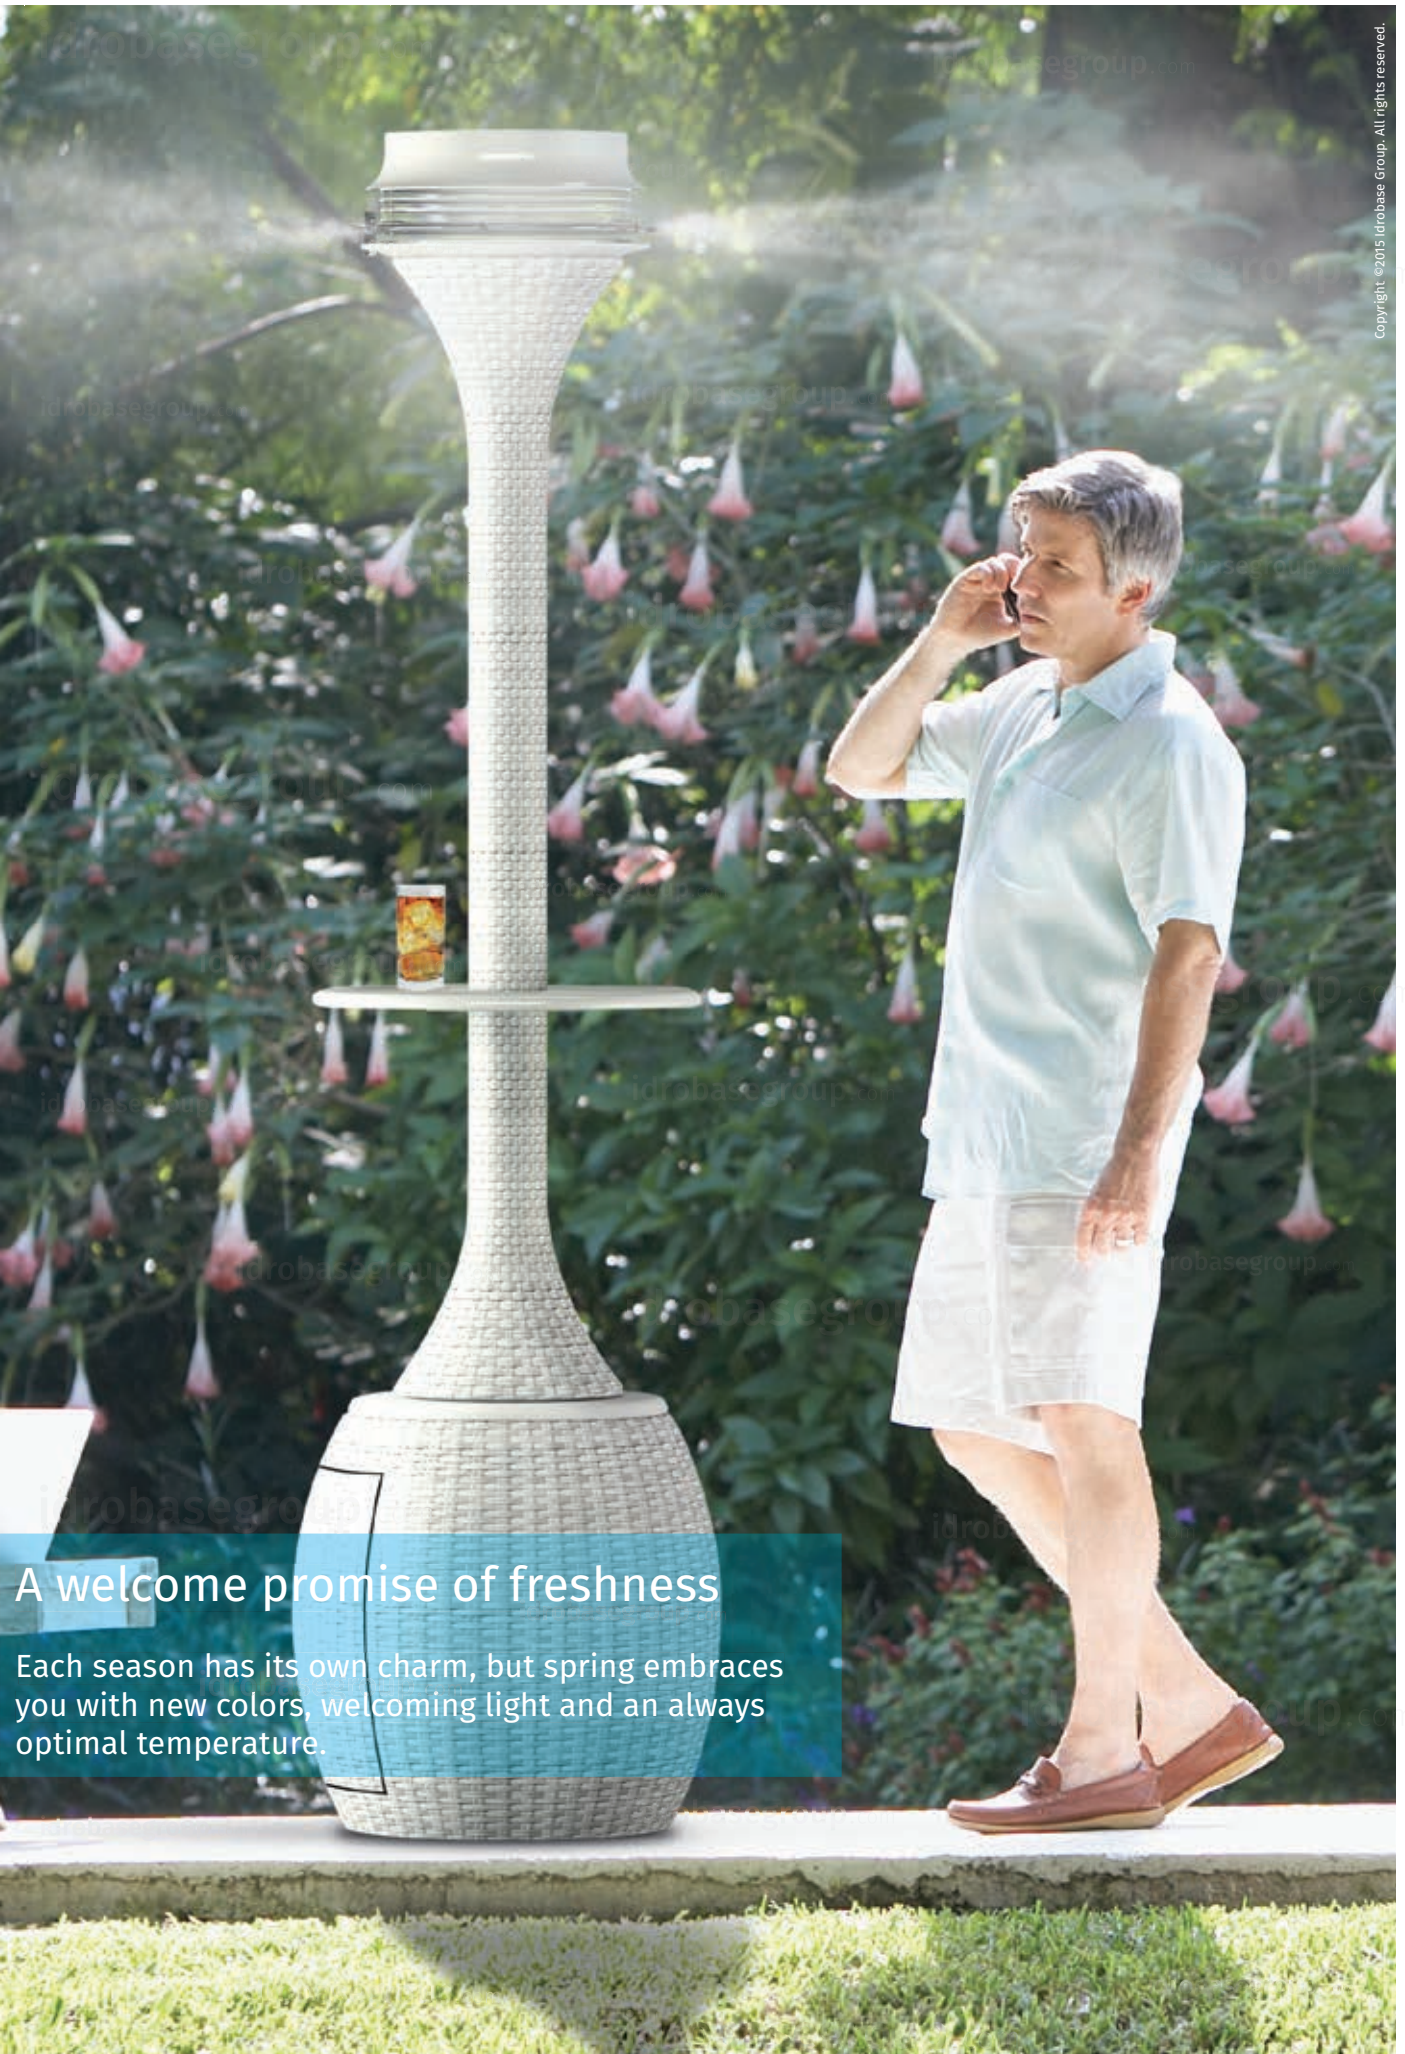

Copyright © 2015 Idrobase Group. All rights reserved.

A welcome promise of freshness
Each season has its own charm, but spring embraces you with new colors, welcoming light and an always optimal temperature.